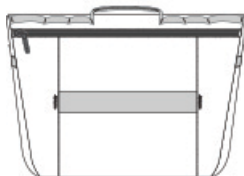

SPEC SHEET + MEASUREMENTS

OGIO® Command Messenger. 93000

Product photo

- 600D poly
- Interior zippered pocket on front flap for easy decoration access and interior organization
- Top handle for easy grab
- Large main compartment
- Deluxe organization panel
- Double metal buckle front flap closure
- Detachable, adjustable, padded shoulder strap with zippered pocket for quick access to small items
- Integrated luggage trolley pass through on back
- High-density O heat transfer
- Laptop sleeve: 9.44"h x 12.2"w; fits most 15" laptops
- Dimensions: 14"h x 15.74"w x 5.9"d
- Capacity: 1,098 cu. in./18 L
- Weight: 2.34 lbs./1.06 kg

Sketches

front

back

Note: Bags not intended for use by children 12 and under.

SPEC SHEET + MEASUREMENTS

OGIO® Command Messenger. 93000

COLORS

Blacktop
PMS BLACK
C