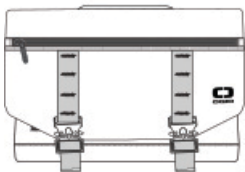

SPEC SHEET + MEASUREMENTS

OGIO® Command Messenger. 93000

Product photo

- 600D poly
- Interior zippered pocket on front flap for easy decoration access and interior organization
- Top handle for easy grab
- Large main compartment
- Deluxe organization panel
- Double metal buckle front flap closure
- Detachable, adjustable, padded shoulder strap with zippered pocket for quick access to small items
- Integrated luggage trolley pass through on back
- High-density O heat transfer
- Laptop sleeve: 9.44"h x 12.2"w; fits most 15" laptops
- Dimensions: 14"h x 15.74"w x 5.9"d
- Capacity: 1,098 cu. in./18 L
- Weight: 2.34 lbs./1.06 kg

Sketches

front

back

Note: Bags not intended for use by children 12 and under.

SPEC SHEET + MEASUREMENTS

OGIO® Command Messenger. 93000

COLORS

Blacktop
PMS BLACK
C